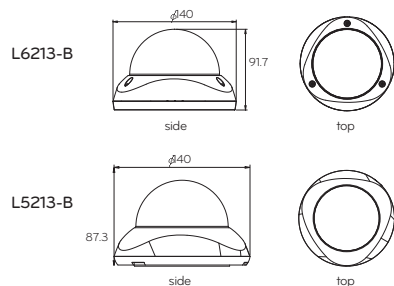

DOME CAMERA

L6213-B (Black)

L5213-B (White)

L6213-B (Ivory)

L5213-B (Black)

HIGH-END DOME CAMERA L6213-B/L5213-B

- 6.0mm (1/3 Type) CCD
- 620 TV Lines
- Min. Illumination : 0.06 Lux (Color mode, Sens-up Off)
0.000001 Lux (B/W, Sens-up x 128)
- 3 Axis
- Vari-Focal Lens (f=2.8-11mm)
- ICR Day & Night
- Sens-up (3D-DNR)
- EIS (Electronic Image Stabilization)
- HSBLC (Highlight Suppress BLC)
- Wide Range of White Balance
- 8 Privacy Zone Masking
- Vandal Proof, IP 66 (only L6213-B)
- 15 Multi-Language OSD
- Low Power Consumption
- DC12V/AC24V

DIMENSION

※ Exact products and specifications shown may vary by geographic region and are subject to change. Actual products may differ from the images appearing in the catalog.